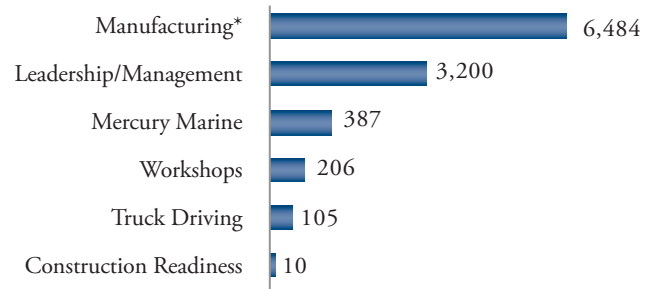

Workforce Development Enrollment

(July 2007 – June 2008)

*Includes: Welding, Forklift truck training, Lean, Quality, ISO, Computers and OSHA.