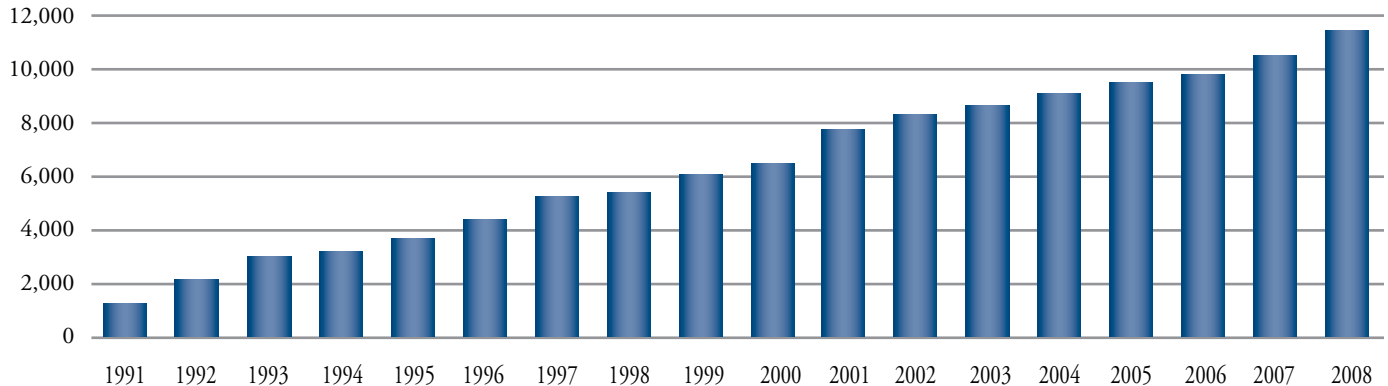

# Fall 2008 Fact Sheet

## Fall Semester Student Enrollment

## Fall 2008 Snap Shot

<b>11,116</b>	Credit Students	<b>5,716</b>	Part-time Enrollment
<b>108,312</b>	Credit Hours	<b>5,400</b>	Full-time Enrollment
<b>1,793</b>	A+ Students	<b>6,336</b>	Female Students
<b>2,799</b>	Online Students	<b>4,780</b>	Male Students
<b>4,173</b>	First-Generation College Students	<b>24</b>	Average Age of Full-time Students
<b>3,191</b>	GED Student Enrollment (Summer 2007– Spring 2008)	<b>26</b>	Average Age of Part-time Students
<b>2,553</b>	Students Enrolled in a least one Developmental Course	<b>23</b>	Average Age of all Students
<b>60%</b>	Qualify for Need-based Financial Aid		