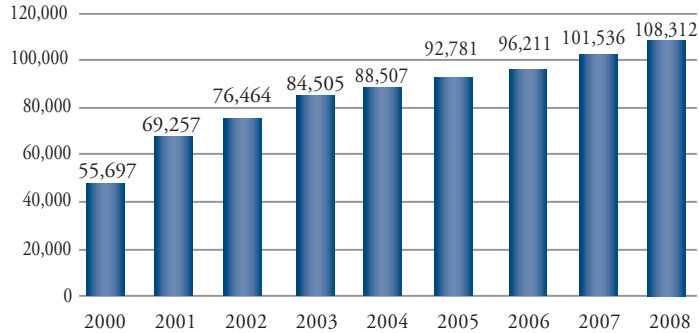

Enrollment

Fall Credit Hour Growth

(Fall 2000 – Fall 2008)